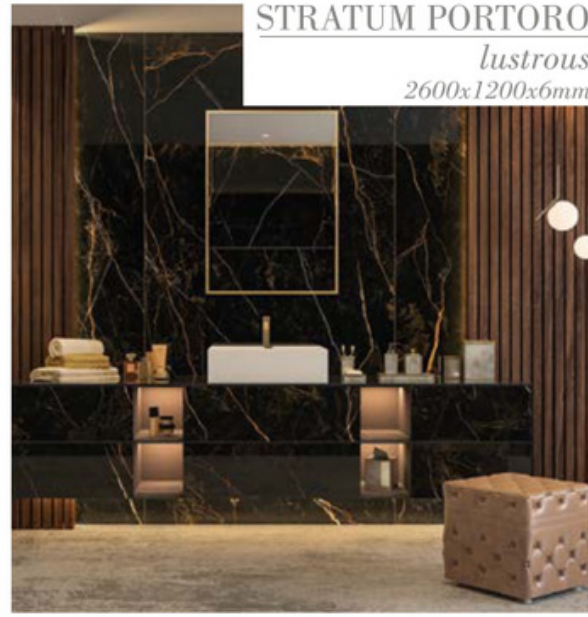

lustrous
1200x1200x9mm

**STATUARIO
VENETIAN**

lustrous
1200x1200x9mm

1200x1200x9mm

PORCELANATO

ARMANI
GOLD

lustrous
1200x1200x9mm

TRAVERTINE
BEIGE

NEGRESCO LATTE
rustimate
2600x1200x6mm

Gris Noir

rustimate
2600x1200x6mm

STRATUM PORTORO
lustrous
2600x1200x6mm

SILVER ROOT

lustrous
2600x1200x6mm

MICHAELANGELO
rustimate
2600x1200x6mm

2600x1200x6mm