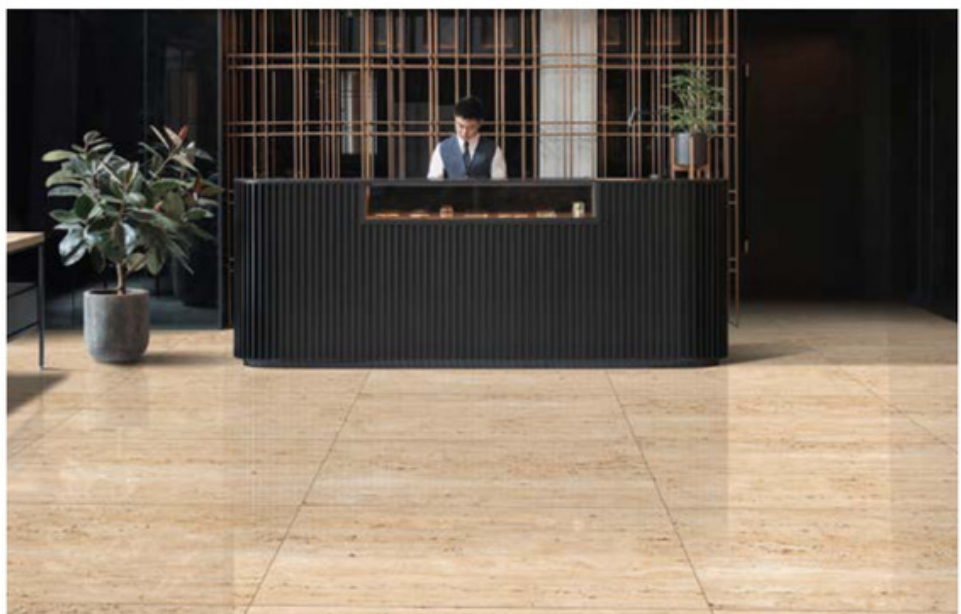

TRAVERTINO
BEIGE
carving
1200x600x9mm