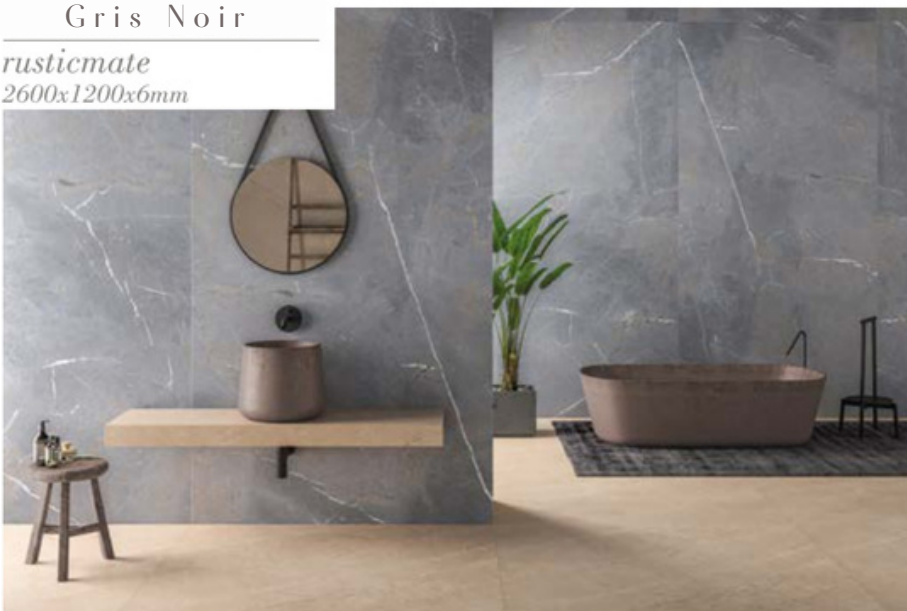

Gris Noir

rustimate
2600x1200x6mm